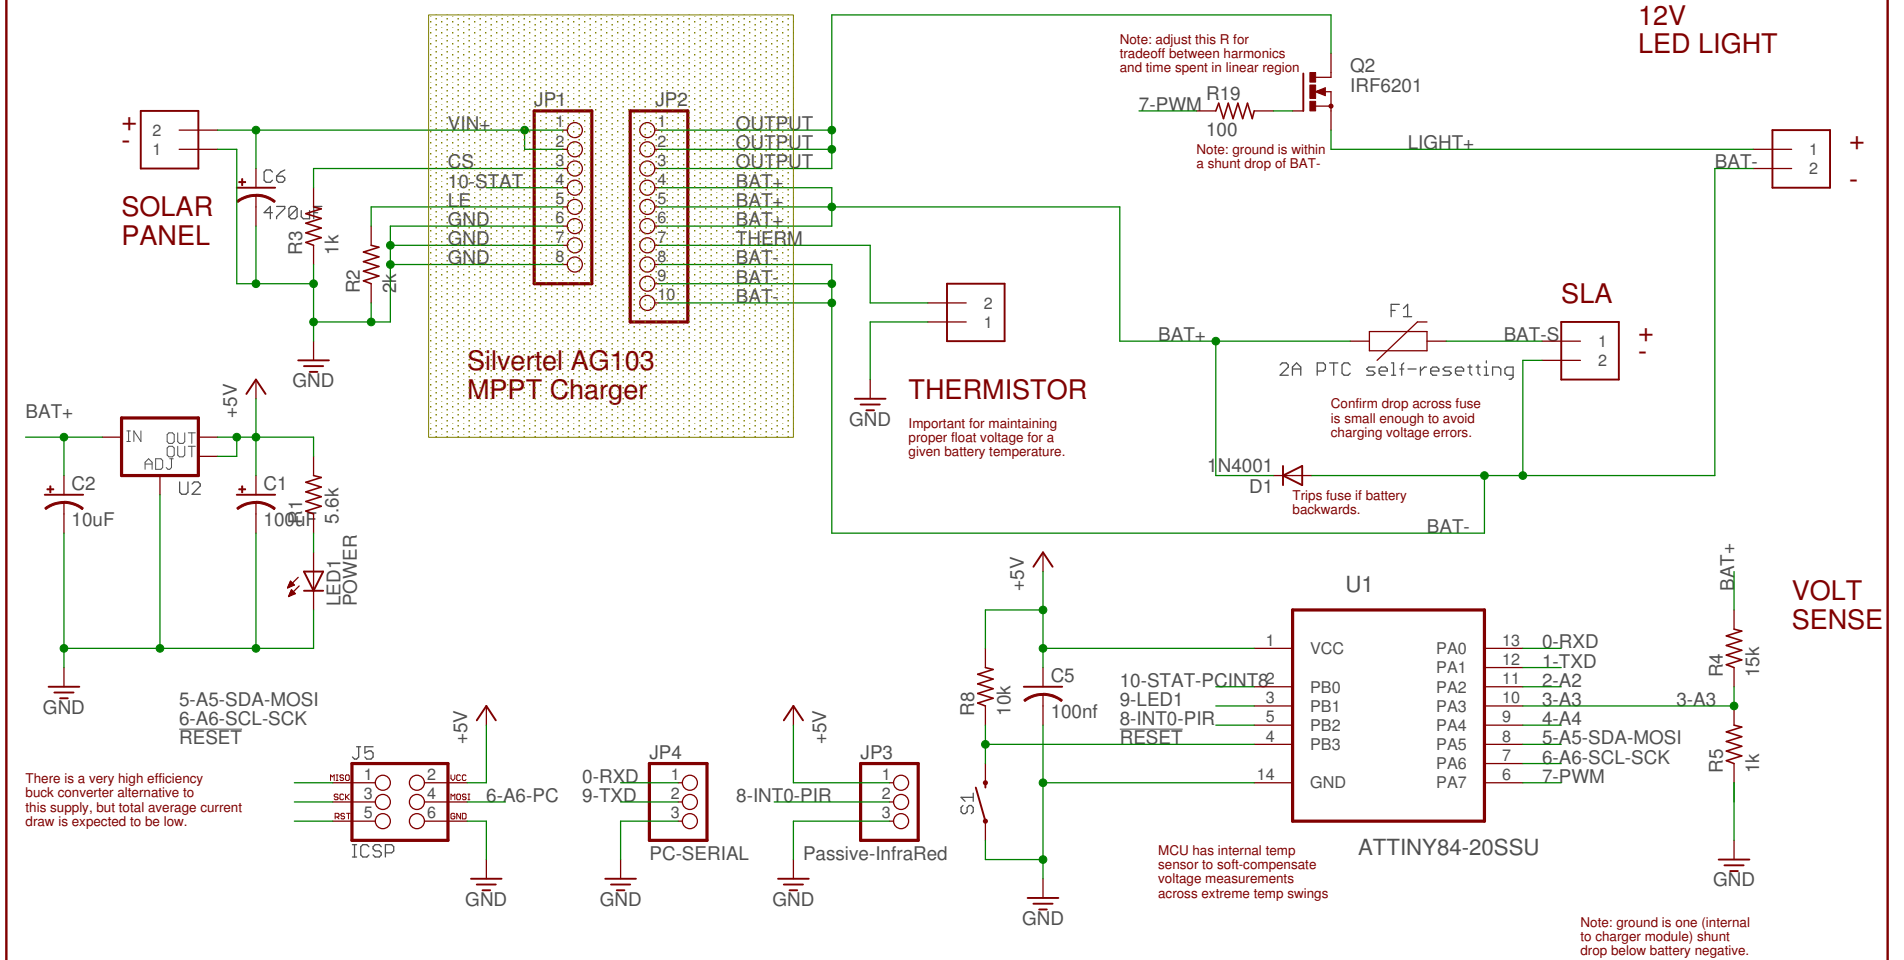

Charger datasheet:
<http://www.silvertel.com/images/datasheets/Ag103-datasheet-Solar-Panel-Battery-Charge-Controller-module.pdf>

TITLE: smartlights	Project: LED light management
Description:	
Author, license: SDevCS, LLC	Creative Commons CC0
Repo:	REV: 0.51
Date: 4/14/17 11:31 AM	Sheet: 1/1